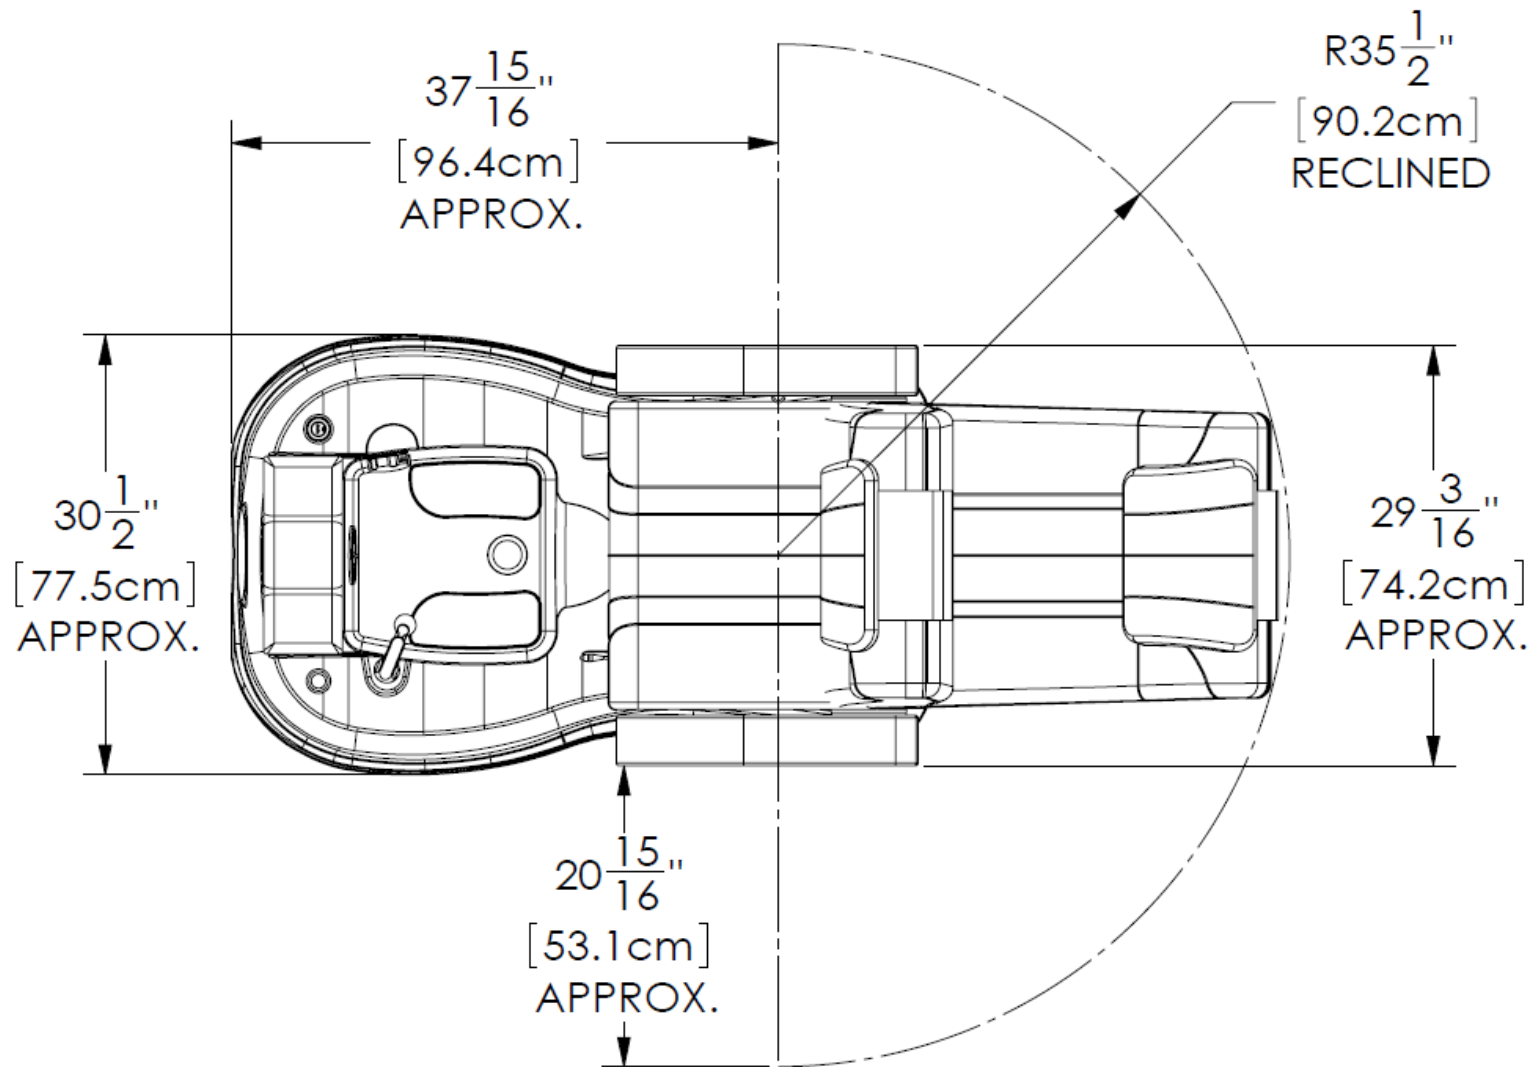

NOTES:

- THE PEDICURE SPA NEEDS TO BE A MINIMUM OF 25" FROM THE WALL
- A 30 INCH MINIMUM IS RECOMENDED BETWEEN SPAS
- FLOOR DRAIN SHOWN. PDP & HC PDP AVAILABLE
- DO NOT ROTATE CHAIR MORE THAN 90 PAST CENTER IN EITHER DIRECTION.
- IF ROTATED MORE THAN 90 THE TRANSFORMER POWER CORD MAY COME DISCONNECTED.

Drain Location