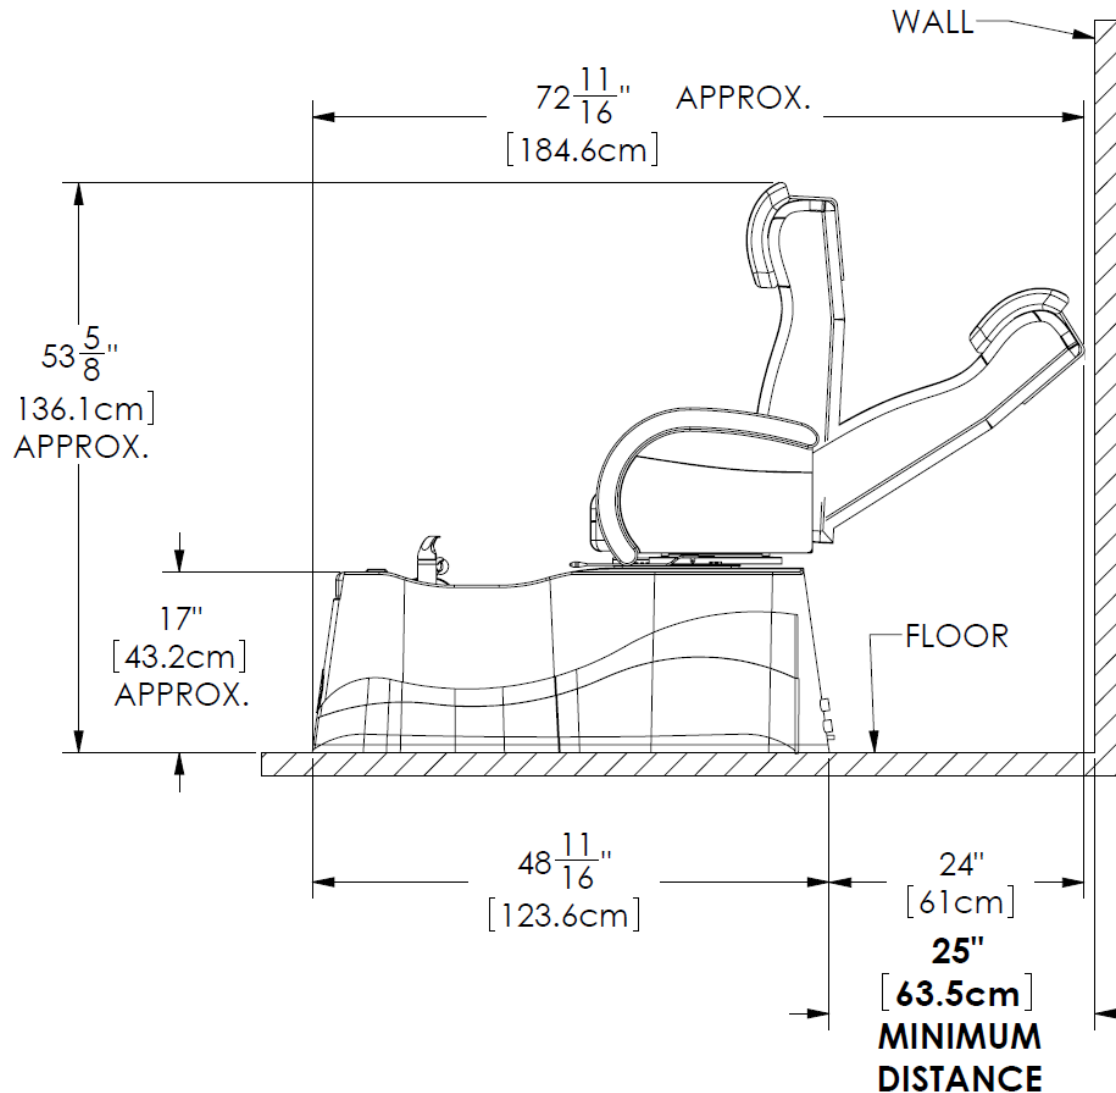

NOTES:

- THE PEDICURE SPA NEEDS TO BE A MINIMUM OF 25" FROM THE WALL
- A 30 INCH MINIMUM IS RECOMENDED BETWEEN SPAS
- FLOOR DRAIN SHOWN. PDP & HC PDP AVAILABLE
- DO NOT ROTATE CHAIR MORE THAN 90 PAST CENTER IN EITHER DIRECTION.
- IF ROTATED MORE THAN 90 THE TRANSFORMER POWER CORD MAY COME DISCONNECTED.

Drain Location